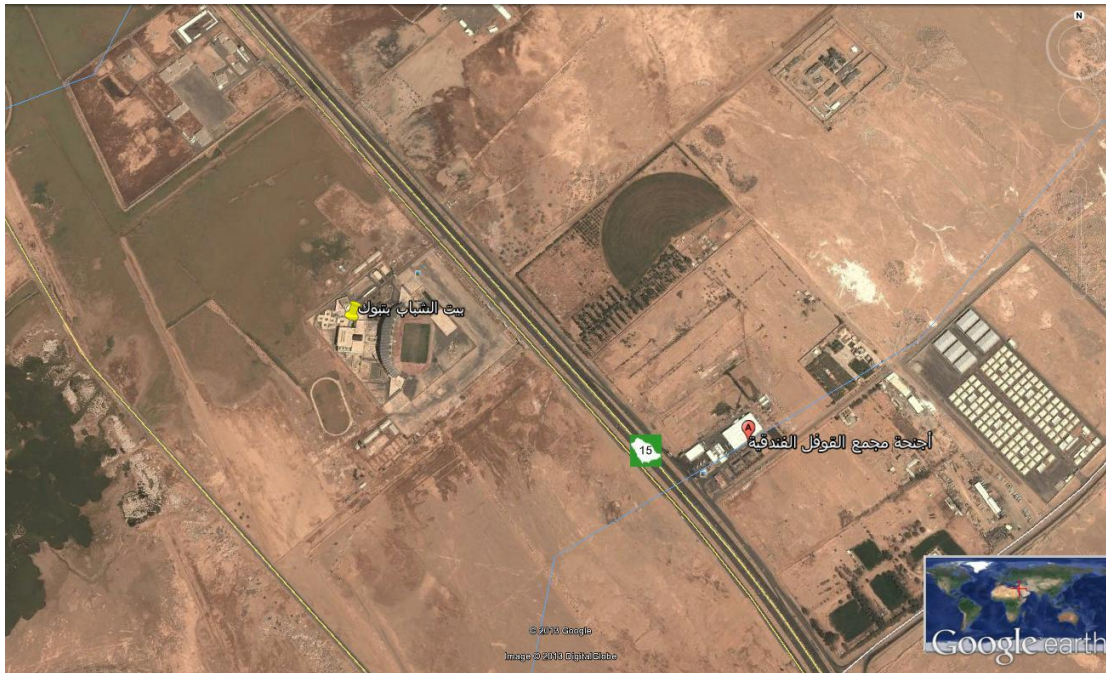

Youth Dorm in Tabuk Region

Location

Width: 28.479627 °

Height 36.487142 °

House facilities

Size of the House: Number of beds 71 from 0 to 5 letters

Internal services

<p>Main Site</p> <ul style="list-style-type: none">Reservation Center (for International Youth Dorms)Conferences FacilitiesMoney ExchangeBicycle RentalBicycle Parking Area	<p>Laundry Services</p> <ul style="list-style-type: none">Library/ Book ExchangeSmoking AreaSmoking RoomsSports Equipment Storage AreasTravel Agencies
--------------------------------------------------------------------------------------------------------------------------------------------------------------------------------------------------------------------------------------	-----------------------------------------------------------------------------------------------------------------------------------------------------------------------------------------------------------------

5- Tourism Areas and information about the current area

Tabuk Fortress 15 Kilometers from the house

Tabuk Agricultural Development Company 40 Kilometers from the house

Old Train Station 15 kilometers from the house